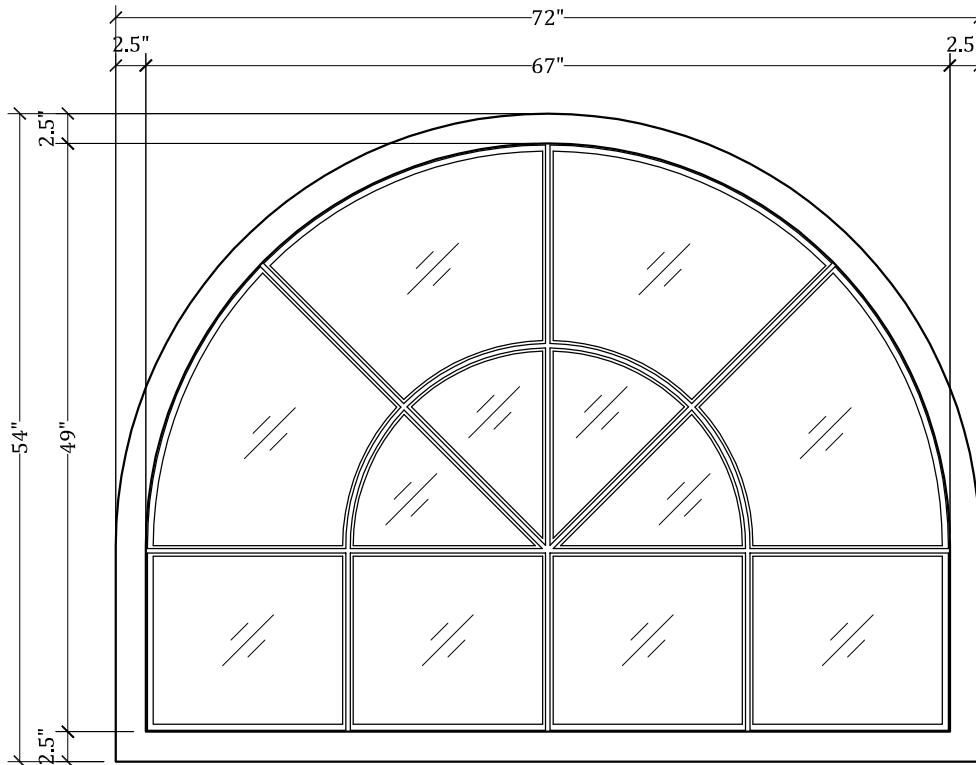

UPSTATE DOOR®

FINE DOOR SOLUTIONS... ONE SOURCE

*Layout 4013 Custom 13 Lite Wood
Muntin Round Top*

*Our Distinctive Solutions Line is Fully Custom and Made to Order
to Your Exact Specifications.*

*Distinctive Exterior Standard Stiles & Rails Are 2", But Can Be Altered.
Exact Specifications May be limited Due to Design Requirements.*