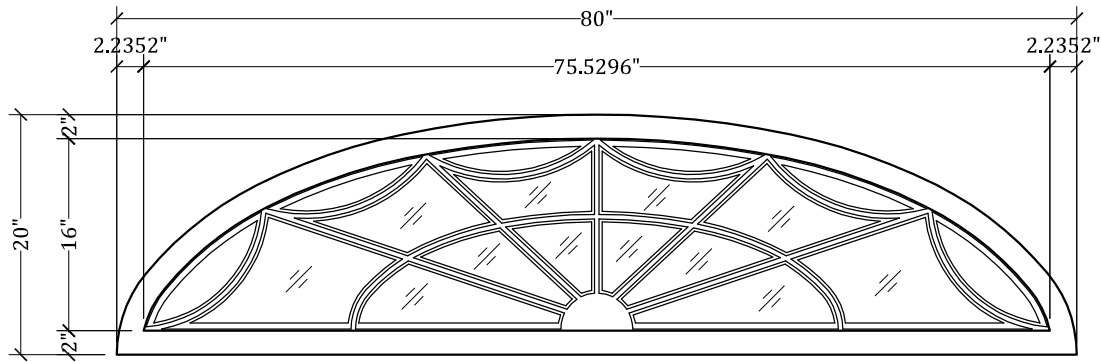

UPSTATE DOOR

FINE DOOR SOLUTIONS... ONE SOURCE

*Layout 4018 Custom 18 Lite Wood
Muntin with Wood Hub Elliptical
Top*

*Our Distinctive Solutions Line is Fully Custom and Made to Order
to Your Exact Specifications.*

*Distinctive Exterior Standard Stiles & Rails Are 2", But Can Be Altered.
Exact Specifications May be limited Due to Design Requirements.*

1-800-570-8283

sales@upstatedoor.com

www.upstatedoor.com