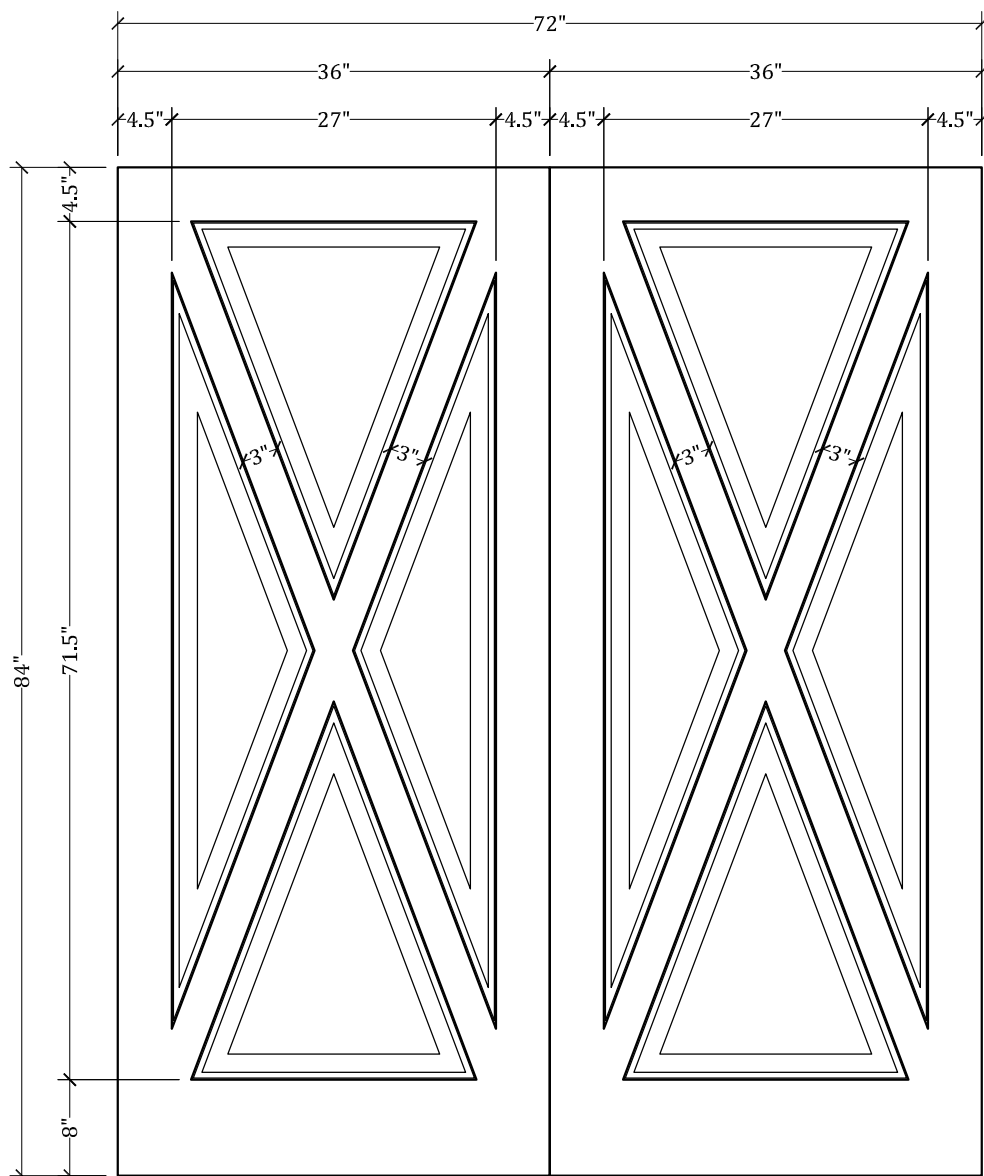

UPSTATE DOOR

FINE DOOR SOLUTIONS... ONE SOURCE

Layout 9140 Custom Four Panel
Double

*Our Distinctive Solutions Line is Fully Custom and Made to Order
to Your Exact Specifications.*

*Distinctive Exterior Standard Stiles/Top Rail Are 5-1/2", But Can Be
Altered.*

Exact Specifications May be limited Due to Design Requirements.

For more assistance, please contact one of our customer service representatives
1-800-570-8283

sales@upstatedoor.com

www.upstatedoor.com