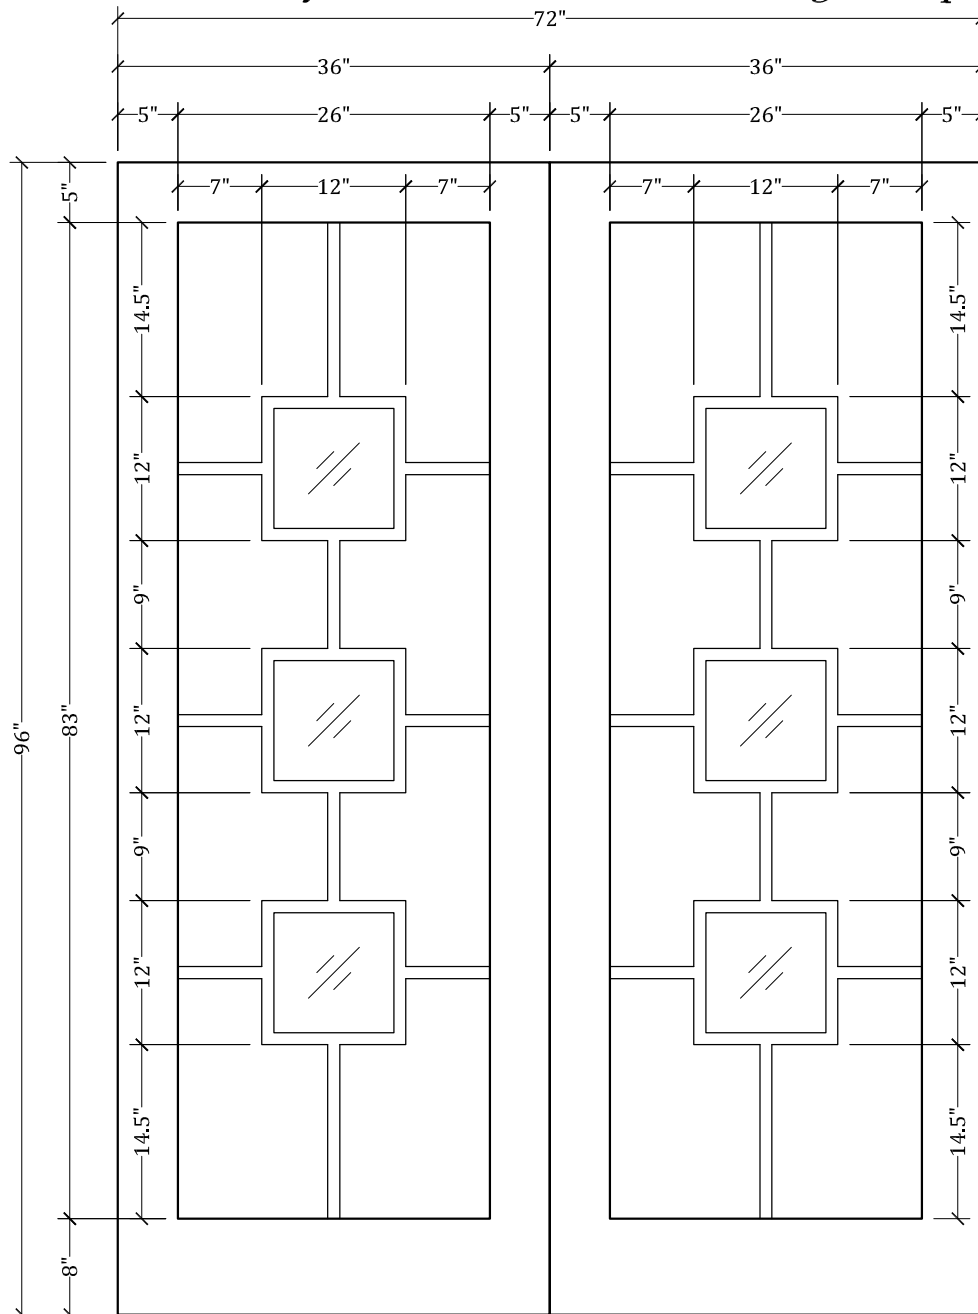

UPSTATE DOOR

FINE DOOR SOLUTIONS... ONE SOURCE

Layout 9203 Full Panel Double
with V-Grooves and Three
Portholes

*Our Distinctive Solutions Line is Fully Custom and Made to Order
to Your Exact Specifications.*

*Distinctive Exterior Standard Stiles/Top Rail Are 5-1/2", But Can Be
Altered.*

Exact Specifications May be limited Due to Design Requirements.

For more assistance, please contact one of our customer service representatives
1-800-570-8283