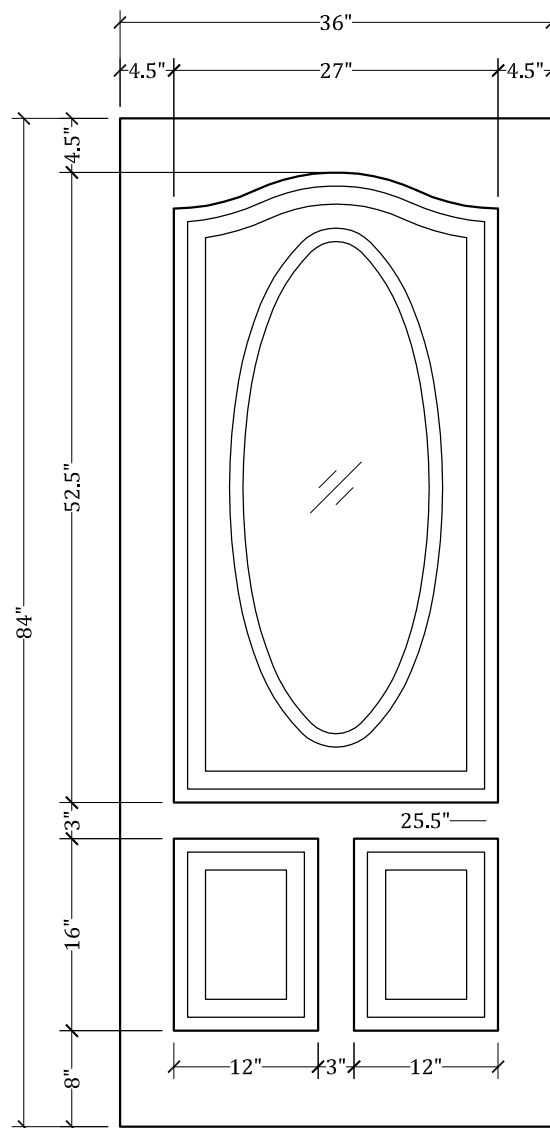

UPSTATE DOOR

FINE DOOR SOLUTIONS... ONE SOURCE

*Layout 9231 Three Panel French
Curve Top Panel with Full Glass
Porthole*

*Our Distinctive Solutions Line is Fully Custom and Made to Order
to Your Exact Specifications.*

*Distinctive Exterior Standard Stiles/Top Rail Are 5-1/2", But Can Be
Altered.*

Exact Specifications May be limited Due to Design Requirements.

1-800-570-8283

For more assistance, please contact one of our customer service representatives
sales@upstatedoor.com