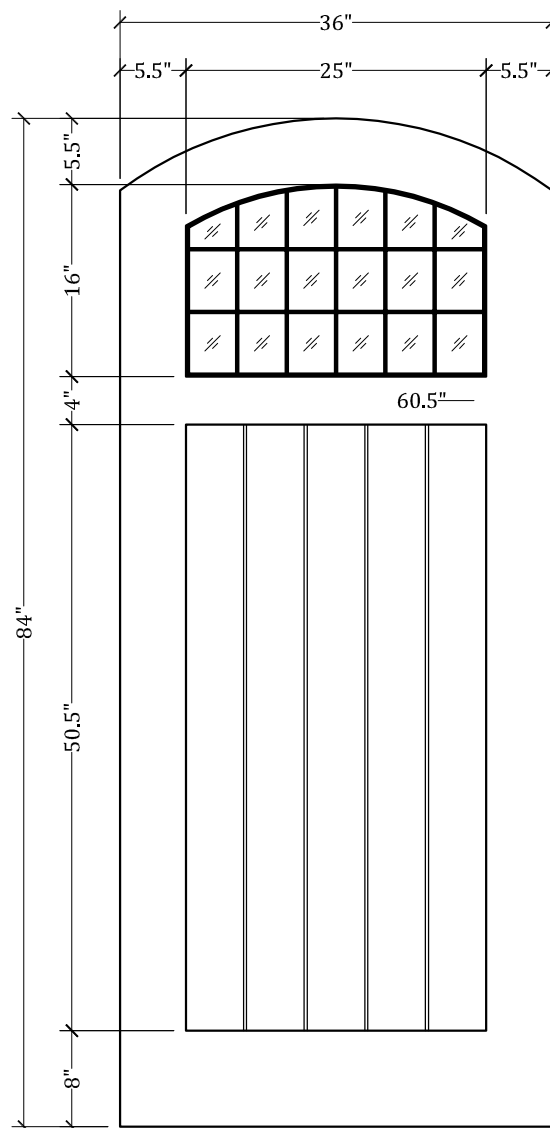

# UPSTATE DOOR

FINE DOOR SOLUTIONS... ONE SOURCE

Layout 9236 Full Leaded Glass  
Over One Panel Arched Top (6w x  
3h) with V-Grooves

*Our Distinctive Solutions Line is Fully Custom and Made to Order  
to Your Exact Specifications.*

*Distinctive Exterior Standard Stiles/Top Rail Are 5-1/2", But Can Be  
Altered.*

*Exact Specifications May be limited Due to Design Requirements.*

1-800-570-8283

For more assistance, please contact one of our customer service representatives  
[sales@upstatedoor.com](mailto:sales@upstatedoor.com)