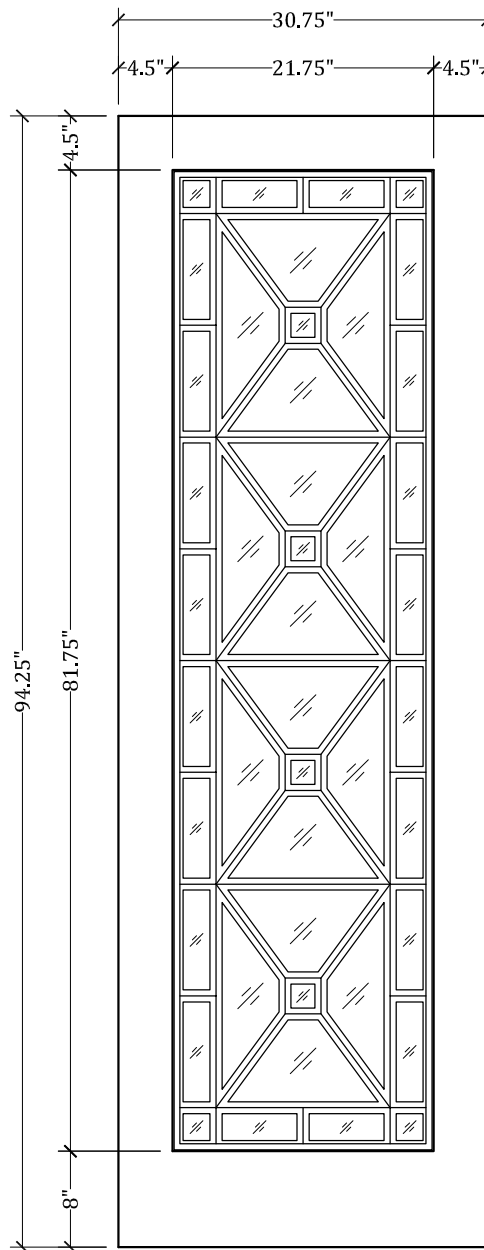

UPSTATE DOOR®

FINE DOOR SOLUTIONS... ONE SOURCE

Layout 9294 Full Glass with
Custom 44-Lite Pattern

*Our Distinctive Solutions Line is Fully Custom and Made to Order
to Your Exact Specifications.*

*Distinctive Exterior Standard Stiles/Top Rail Are 5-1/2", But Can Be
Altered.*

Exact Specifications May be limited Due to Design Requirements.

For more assistance, please contact one of our customer service representatives
1-800-570-8283

sales@upstatedoor.com

www.upstatedoor.com