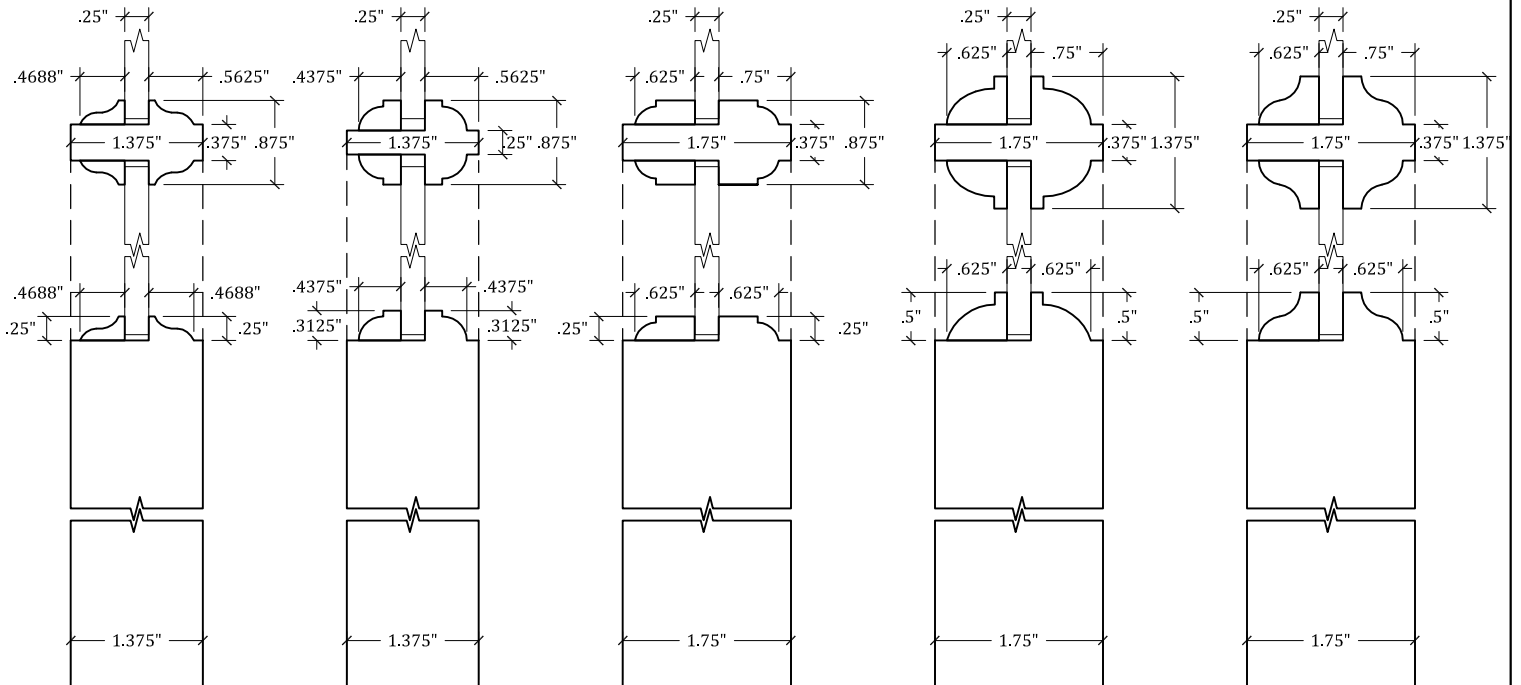

DETAIL: STILE @ PANEL
STICKING - S-DD-101
.875" SDL - M-DD-101

DETAIL: STILE @ PANEL
STICKING/1.625" TDL - S-OV-128

INTERIOR PROFILES

DETAIL: STILE @ PANEL
STICKING - S-OG-121
FLAT PANEL with .25" MIRROR ONE SIDE

DETAIL: STILE @ PANEL
STICKING/.875" TDL - S-OG-103

DETAIL: STILE @ PANEL
STICKING/.875" TDL - S-DD-101

DETAIL: STILE @ PANEL
STICKING/1.625" TDL - S-OG-121

EXTERIOR PROFILES

DETAIL: STILE @ PANEL
STICKING - S-OG-113
.875" SDL - M-OG-104

DETAIL: STILE @ PANEL
STICKING - S-OV-121
.875" SDL - M-OV-106

DETAIL: STILE @ PANEL
STICKING - S-SS-107
.875" SDL - M-DD-101

DETAIL: STILE @ PANEL
STICKING - S-OG-112
.75" CLEAR TRIPLE GLAZED
INSULATED SAFETY GLASS
with LEADED GLASS INSERT

DETAIL: STILE @ PANEL
STICKING/1.375" TDL - S-OG-107

INTERIOR PROFILES

DETAIL: STILE @ PANEL
STICKING/.875" TDL - S-OG-101

DETAIL: STILE @ PANEL
STICKING/.875" TDL - S-OV-104

DETAIL: STILE @ PANEL
STICKING/.875" TDL - S-OV-101