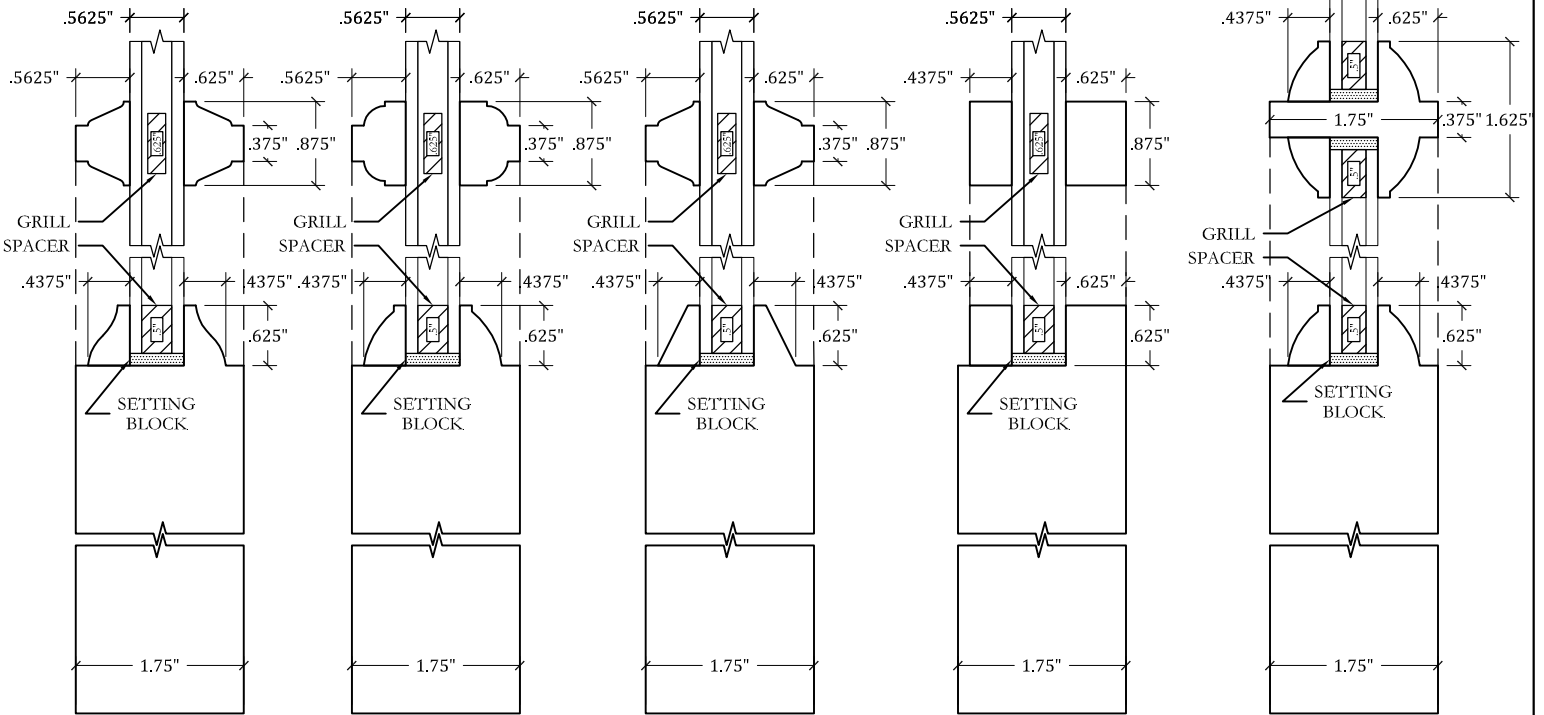

EXTERIOR PROFILES

DETAIL: STILE @ PANEL
STICKING - S-OG-121
.875" SDL - M-OG-109

DETAIL: STILE @ PANEL
STICKING - S-OV-128
.875" SDL - M-OV-106

DETAIL: STILE @ PANEL
STICKING - S-BV-125
.875" SDL - M-OG-109

DETAIL: STILE @ PANEL
STICKING - S-DD-101
.875" SDL - M-DD-101

DETAIL: STILE @ PANEL
STICKING/1.625" TDL - S-OV-128

INTERIOR PROFILES

DETAIL: STILE @ PANEL
STICKING - S-OG-121
FLAT PANEL with .25" MIRROR ONE SIDE

DETAIL: STILE @ PANEL
STICKING/.875" TDL - S-OG-103

DETAIL: STILE @ PANEL
STICKING/.875" TDL - S-DD-101

DETAIL: STILE @ PANEL
STICKING/1.625" TDL - S-OG-121

EXTERIOR PROFILES

DETAIL: STILE @ PANEL
STICKING - S-OG-113
.875" SDL - M-OG-104

DETAIL: STILE @ PANEL
STICKING - S-OV-121
.875" SDL - M-OV-106

DETAIL: STILE @ PANEL
STICKING - S-SS-107
.875" SDL - M-DD-101

DETAIL: STILE @ PANEL
STICKING - S-OG-112
.75" CLEAR TRIPLE GLAZED
INSULATED SAFETY GLASS
with LEADED GLASS INSERT