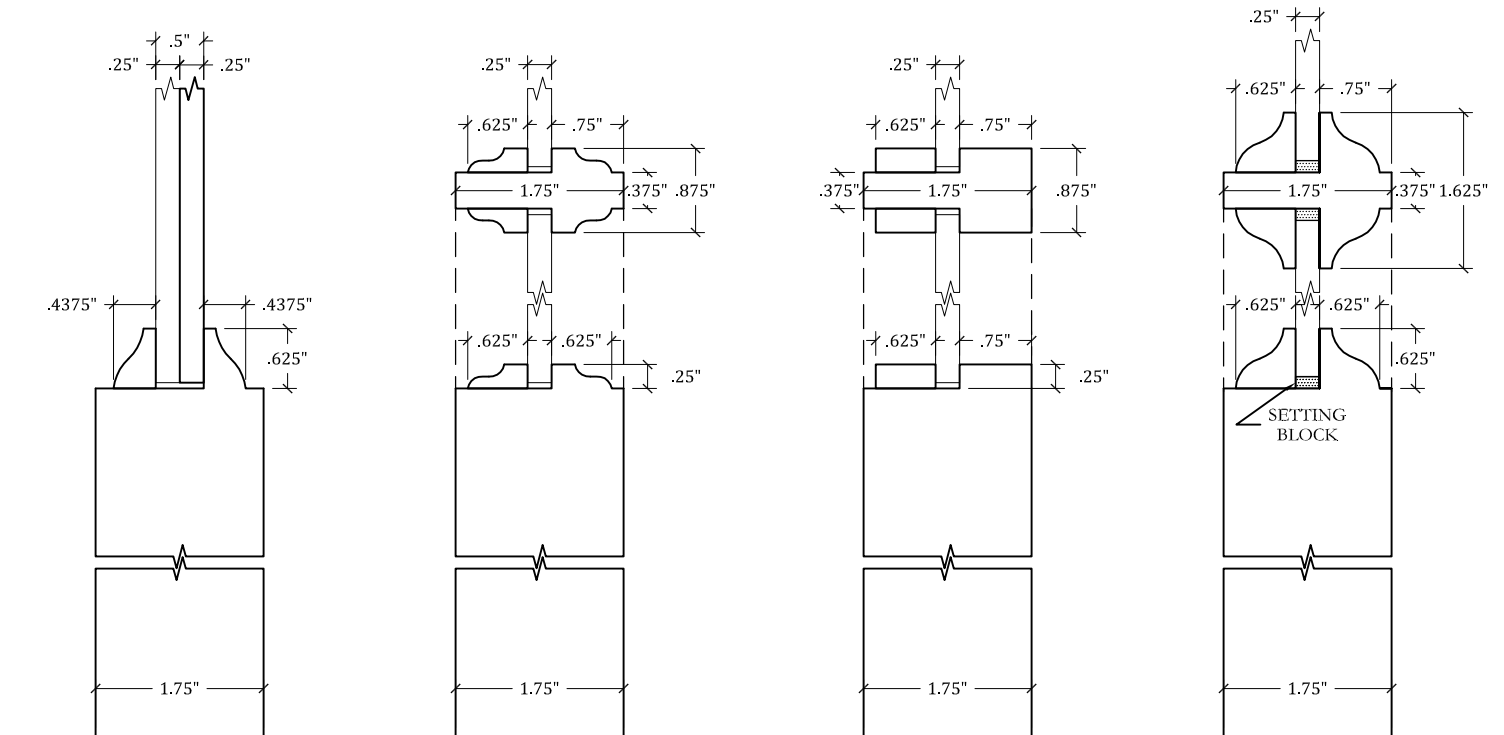

EXTERIOR PROFILES

DETAIL: STILE @ PANEL
STICKING - S-OG-121
.875" SDL - M-OG-109

DETAIL: STILE @ PANEL
STICKING - S-OV-128
.875" SDL - M-OV-106

DETAIL: STILE @ PANEL
STICKING - S-BV-125
.875" SDL - M-OG-109

DETAIL: STILE @ PANEL
STICKING - S-DD-101
.875" SDL - M-DD-101

DETAIL: STILE @ PANEL
STICKING/1.625" TDL - S-OV-128

INTERIOR PROFILES

DETAIL: STILE @ PANEL
STICKING - S-OG-121
FLAT PANEL with .25" MIRROR ONE SIDE

DETAIL: STILE @ PANEL
STICKING/.875" TDL - S-OG-103

DETAIL: STILE @ PANEL
STICKING/.875" TDL - S-DD-101

DETAIL: STILE @ PANEL
STICKING/1.625" TDL - S-OG-121

EXTERIOR PROFILES

DETAIL: STILE @ PANEL
STICKING - S-OG-113
.875" SDL - M-OG-104

DETAIL: STILE @ PANEL
STICKING - S-OV-121
.875" SDL - M-OV-106

DETAIL: STILE @ PANEL
STICKING - S-SS-107
.875" SDL - M-DD-101

DETAIL: STILE @ PANEL
STICKING - S-OG-112
.75" CLEAR TRIPLE GLAZED
INSULATED SAFETY GLASS
with LEADED GLASS INSERT