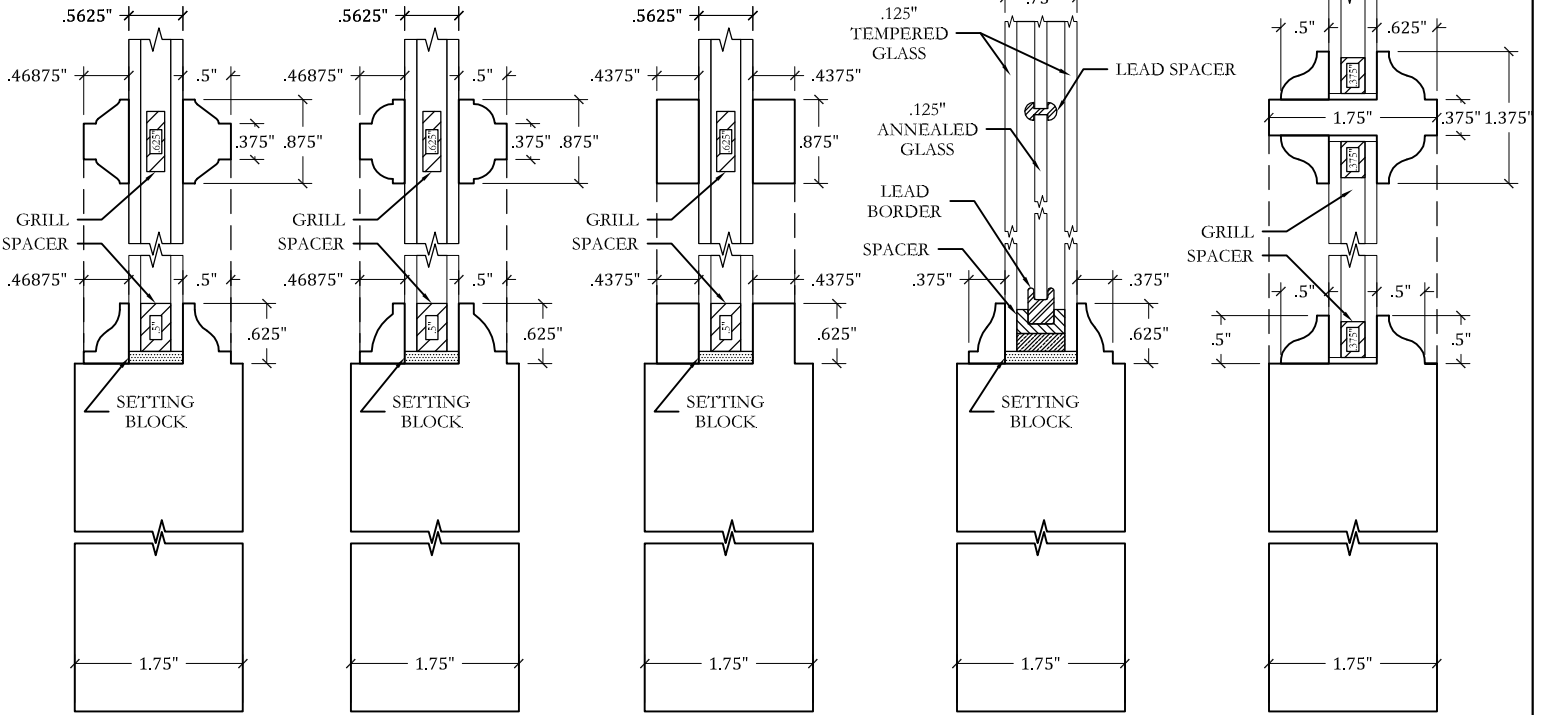

EXTERIOR PROFILES

DETAIL: STILE @ PANEL
STICKING - S-OG-121
.875" SDL - M-OG-109

DETAIL: STILE @ PANEL
STICKING - S-OV-128
.875" SDL - M-OV-106

DETAIL: STILE @ PANEL
STICKING - S-BV-125
.875" SDL - M-OG-109

DETAIL: STILE @ PANEL
STICKING - S-DD-101
.875" SDL - M-DD-101

DETAIL: STILE @ PANEL
STICKING/1.625" TDL - S-OV-128

INTERIOR PROFILES

DETAIL: STILE @ PANEL
STICKING - S-OG-121
FLAT PANEL with .25" MIRROR ONE SIDE

DETAIL: STILE @ PANEL
STICKING/.875" TDL - S-OG-103

DETAIL: STILE @ PANEL
STICKING/.875" TDL - S-DD-101

DETAIL: STILE @ PANEL
STICKING/1.625" TDL - S-OG-121

EXTERIOR PROFILES

DETAIL: STILE @ PANEL
STICKING - S-OG-113
.875" SDL - M-OG-104

DETAIL: STILE @ PANEL
STICKING - S-OV-121
.875" SDL - M-OV-106

DETAIL: STILE @ PANEL
STICKING - S-SS-107
.875" SDL - M-DD-101

DETAIL: STILE @ PANEL
STICKING - S-OG-112
.75" CLEAR TRIPLE GLAZED
INSULATED SAFETY GLASS
with LEADED GLASS INSERT