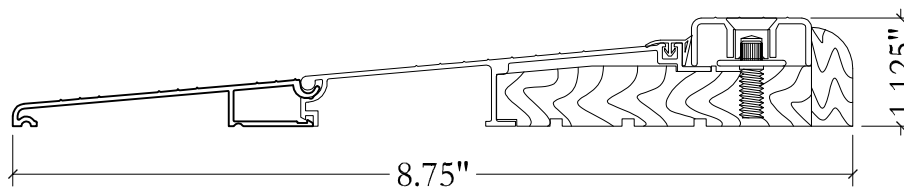

UPSTATE DOOR

FINE DOOR SOLUTIONS... ONE SOURCE

Inswing Sill Options

Scale: HALF

A.D.A. APPROVED SILL with **SPECIFY** HORNS
(Exterior Inswing/Outswing & Interior/Fire Rated Sill Option)

ADJUSTABLE SILL with **SPECIFY** HORNS
(Exterior Inswing Sill Option)

UPSTATE DOOR

FINE DOOR SOLUTIONS... ONE SOURCE

Outswing Sill Options

Scale: HALF

(Exterior Outswing Sill Option)

OUTSWING ADJUSTABLE ALUMINUM SILL with
SPECIFY HORNS

(Exterior Outswing Sill Option)

(Exterior Outswing Sill Option)