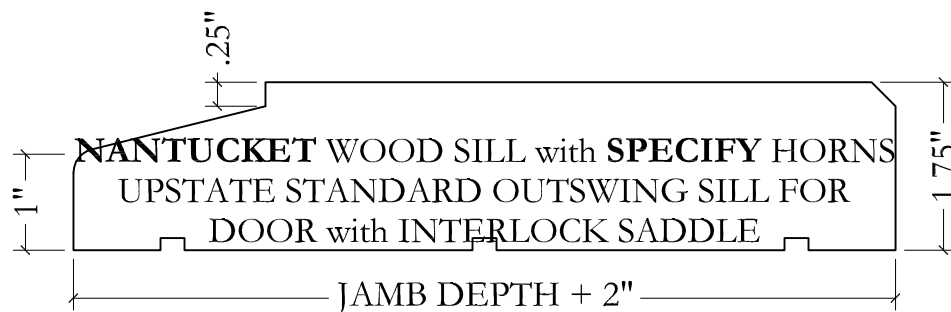

UPSTATE DOOR

FINE DOOR SOLUTIONS... ONE SOURCE

Outswing Sill Options

Scale: HALF

(Exterior Outswing Sill Option)

OUTSWING ADJUSTABLE ALUMINUM SILL with
SPECIFY HORNS

(Exterior Outswing Sill Option)

(Exterior Outswing Sill Option)