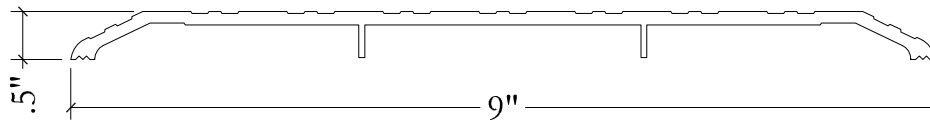

UPSTATE DOOR

FINE DOOR SOLUTIONS... ONE SOURCE

Inswing Sill Options

Scale: HALF

A.D.A. APPROVED SILL with **SPECIFY** HORNS
(Exterior Inswing/Outswing & Interior/Fire Rated Sill Option)