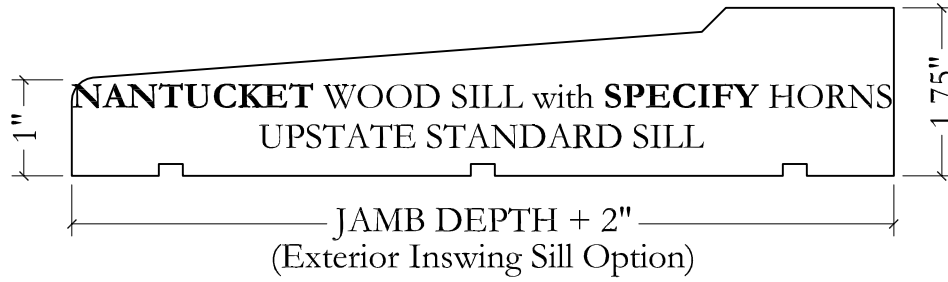

UPSTATE DOOR

FINE DOOR SOLUTIONS... ONE SOURCE

Inswing Sill Options

Scale: HALF

A.D.A. APPROVED SILL with **SPECIFY** HORNS
(Exterior Inswing/Outswing & Interior/Fire Rated Sill Option)

ADJUSTABLE SILL with **SPECIFY** HORNS
(Exterior Inswing Sill Option)