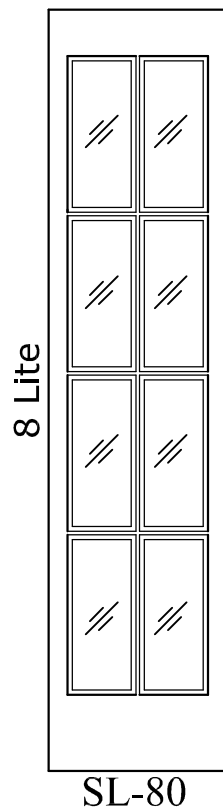

2 1/2" Stiles, top and bottom rail match door  
7/8" SDL or 1 3/8" TDL Muntin as shown

p 800.570.8283 ~ www.upstatedoor.com ~ sales@upstatedoor.com

Custom 13 lite wood muntin over panel

Custom 10 lite leaded glass over panel

Custom 13 lite leaded glass over  
Custom 8 lite wooded muntin

Custom 7 lite wood muntin over panel

Custom 15 lite wood muntin over panel

Custom 25 lite leaded glass over panel  
(See custom sidelite sill detail in custom options)