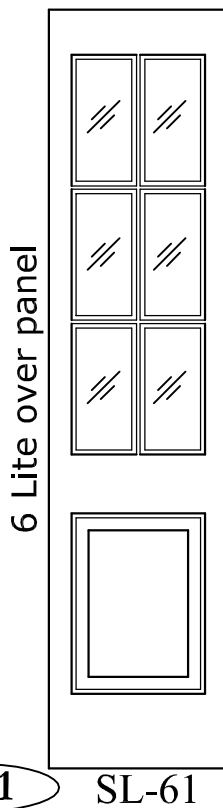

2 1/2" Stiles, top and bottom rail match door  
7/8" SDL or 1 3/8" TDL Muntin as shown

p 800.570.8283 ~ www.upstatedoor.com ~ sales@upstatedoor.com

Custom 13 lite wood muntin over panel

Custom 10 lite leaded glass over panel

Custom 13 lite leaded glass over  
Custom 8 lite wooded muntin

Custom 7 lite wood muntin over panel

Custom 15 lite wood muntin over panel

Custom 25 lite leaded glass over panel  
(See custom sidelite sill detail in custom options)