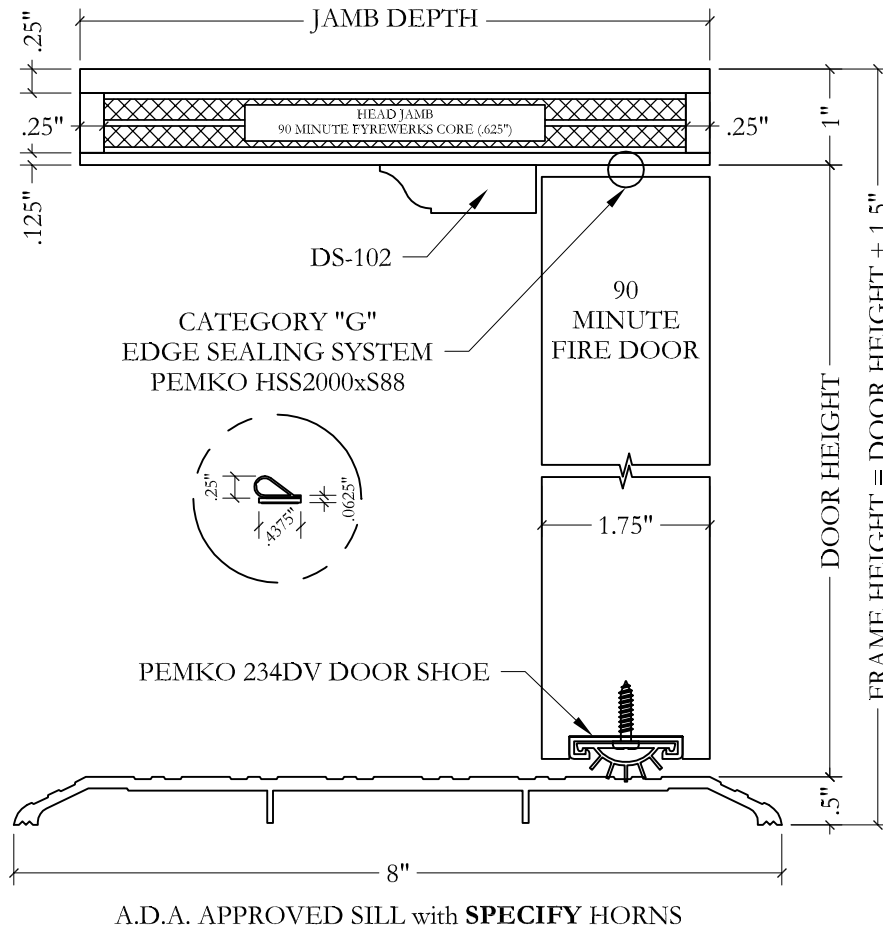

1-800-570-8283

sales@upstatedoor.com

www.upstatedoor.com

UPSTATE DOOR

FINE DOOR SOLUTIONS... ONE SOURCE

Fire Rated Prehang Diagrams

Scale: HALF

*90 Minute Fire Rated Flat Jamb with Applied Stops and Cap Sweep
and ADA Approved Sill.*