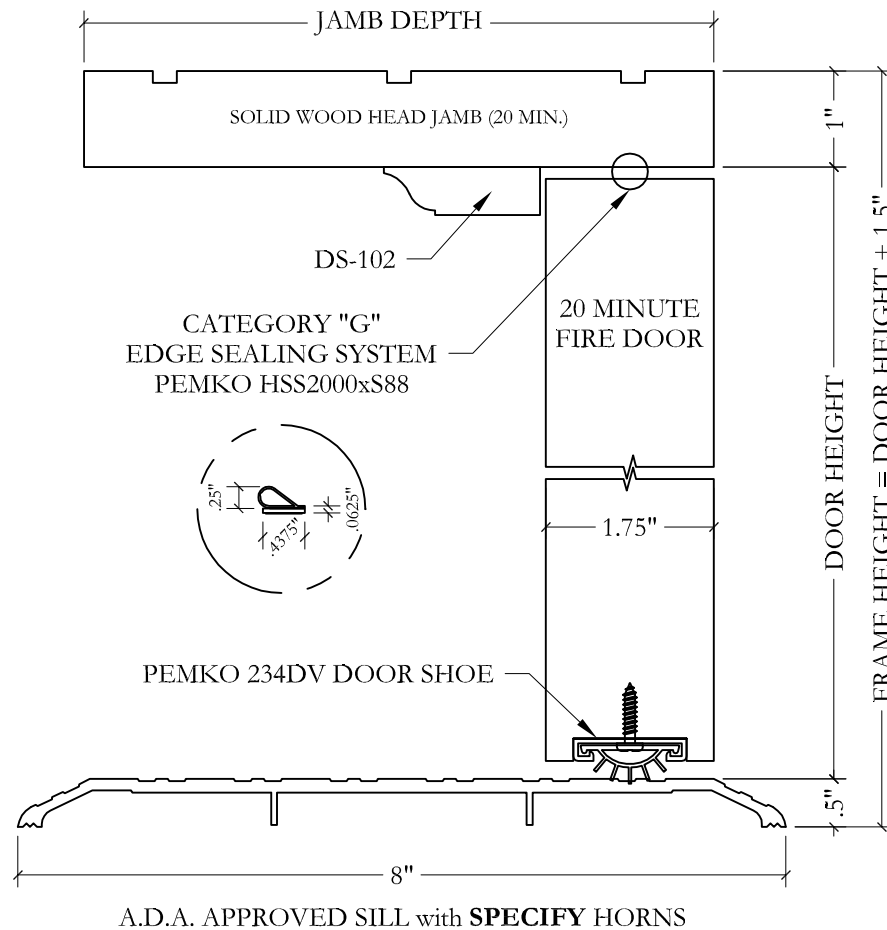

UPSTATE DOOR

FINE DOOR SOLUTIONS... ONE SOURCE

Fire Rated Prehang Diagrams

Scale: HALF

*20 Minute Fire Rated Flat Jamb with Applied Stops and Cap Sweep
and ADA Approved Sill.*

UPSTATE DOOR

FINE DOOR SOLUTIONS... ONE SOURCE

Fire Rated Prehang Diagrams

Scale: HALF

*45/60 Minute Fire Rated Flat Jamb with Applied Stops and Cap Sweep
and ADA Approved Sill.*

For more assistance, please contact one of our customer service representatives