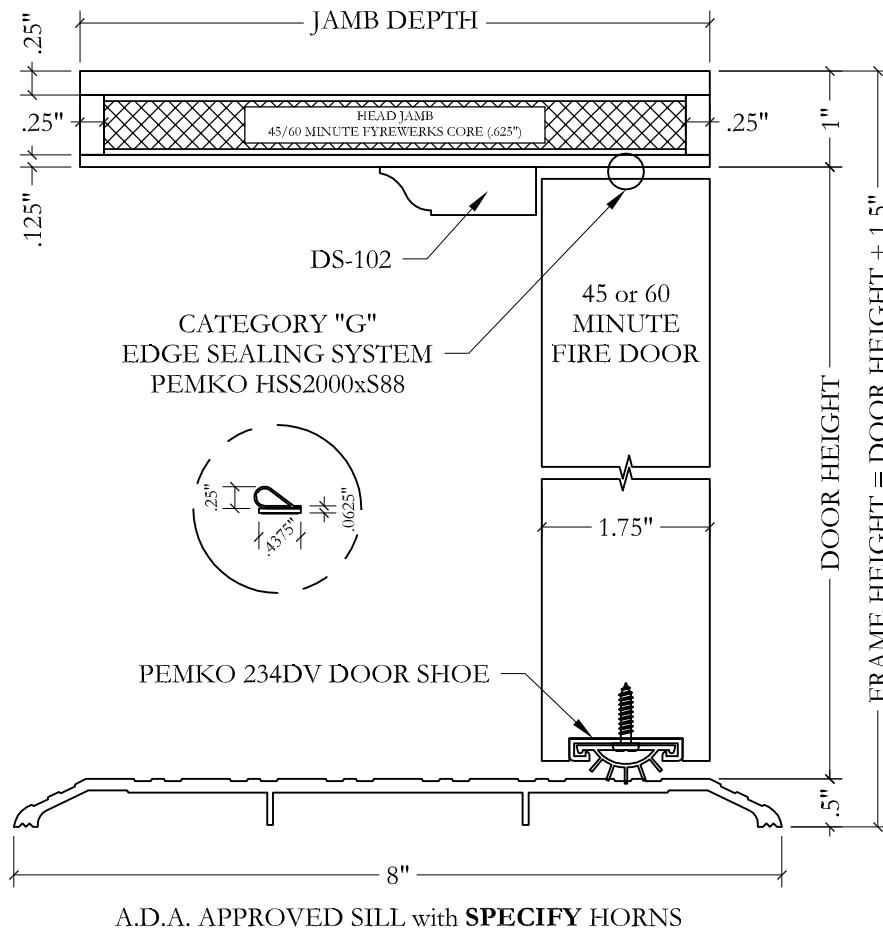

UPSTATE DOOR

FINE DOOR SOLUTIONS... ONE SOURCE

Fire Rated Prehang Diagrams

Scale: HALF

*45/60 Minute Fire Rated Flat Jamb with Applied Stops and Cap Sweep
and ADA Approved Sill.*

For more assistance, please contact one of our customer service representatives

1-800-570-8283

sales@upstatedoor.com

www.upstatedoor.com