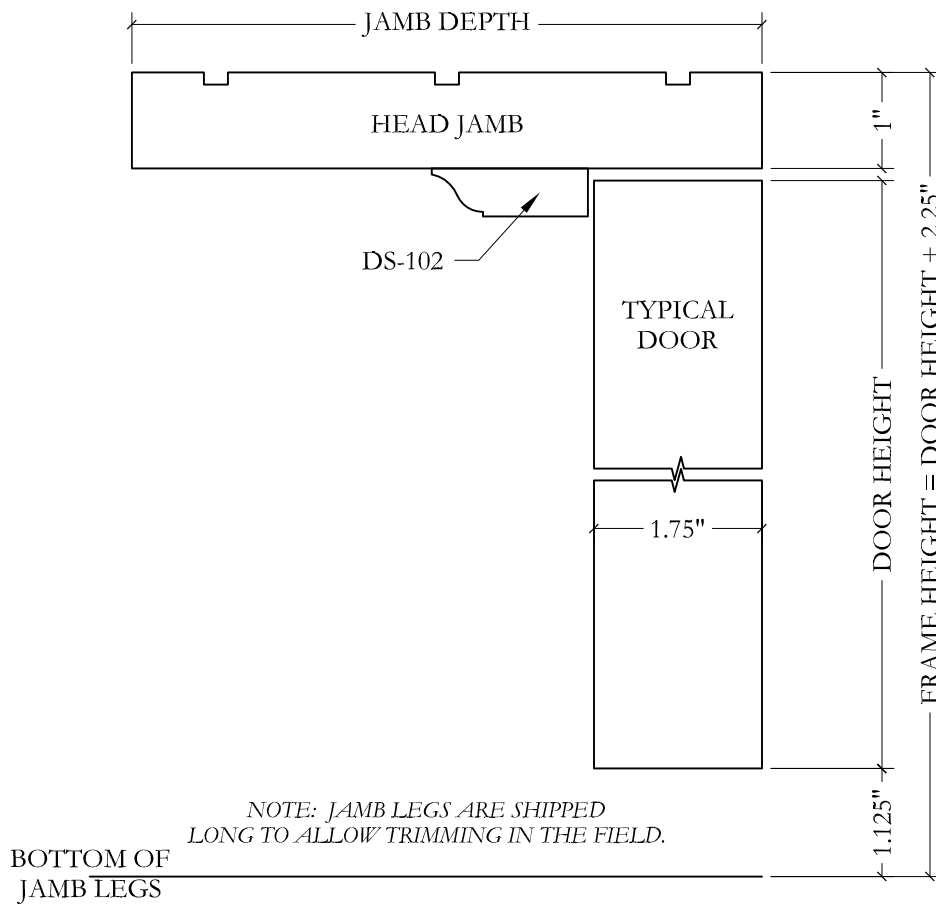

Flat Jamb with Applied Stop.

UPSTATE DOOR

FINE DOOR SOLUTIONS... ONE SOURCE

Interior Prehang Diagrams

Scale: HALF

*Flat Jamb with Applied Stop (Kerfed with Compression Weatherstripping)
and Wood Threshold.*

FINE DOOR SOLUTIONS... ONE SOURCE

Interior Prehang Diagrams

Scale: HALF

Flat Jamb Only (No Stops To Allow Door To Swing Both Directions).