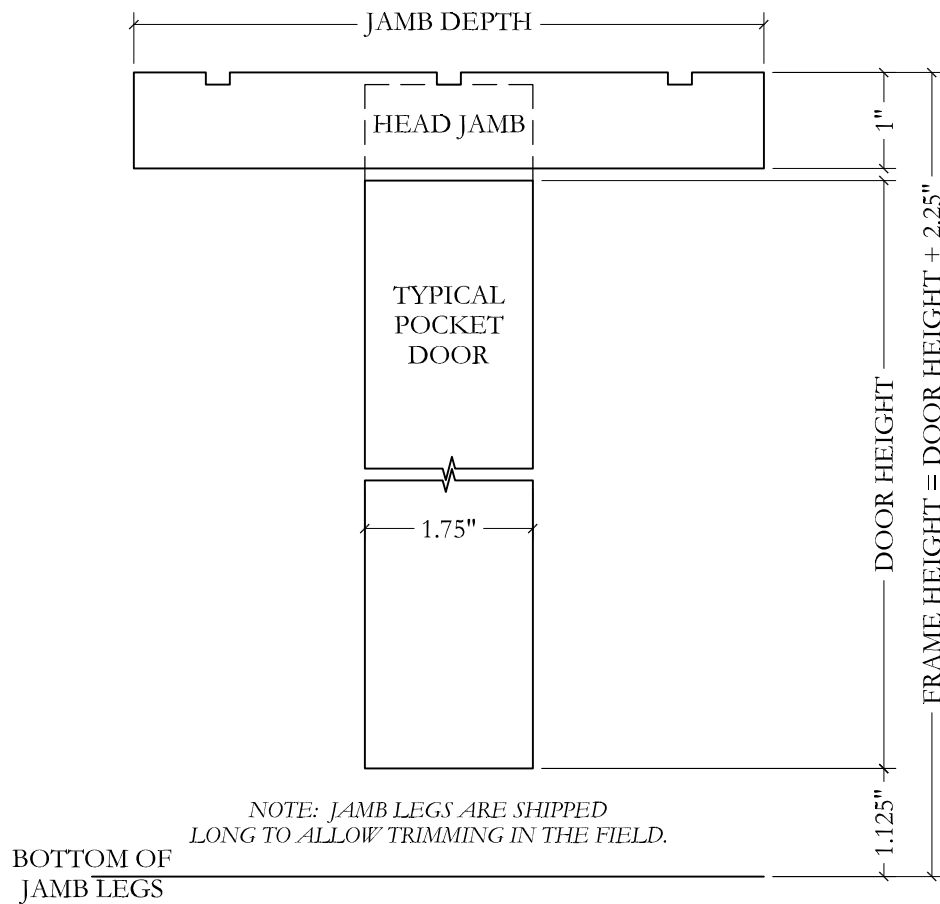

Flat Jamb Only (Opening For Pocket Doors Done In Field By Others).