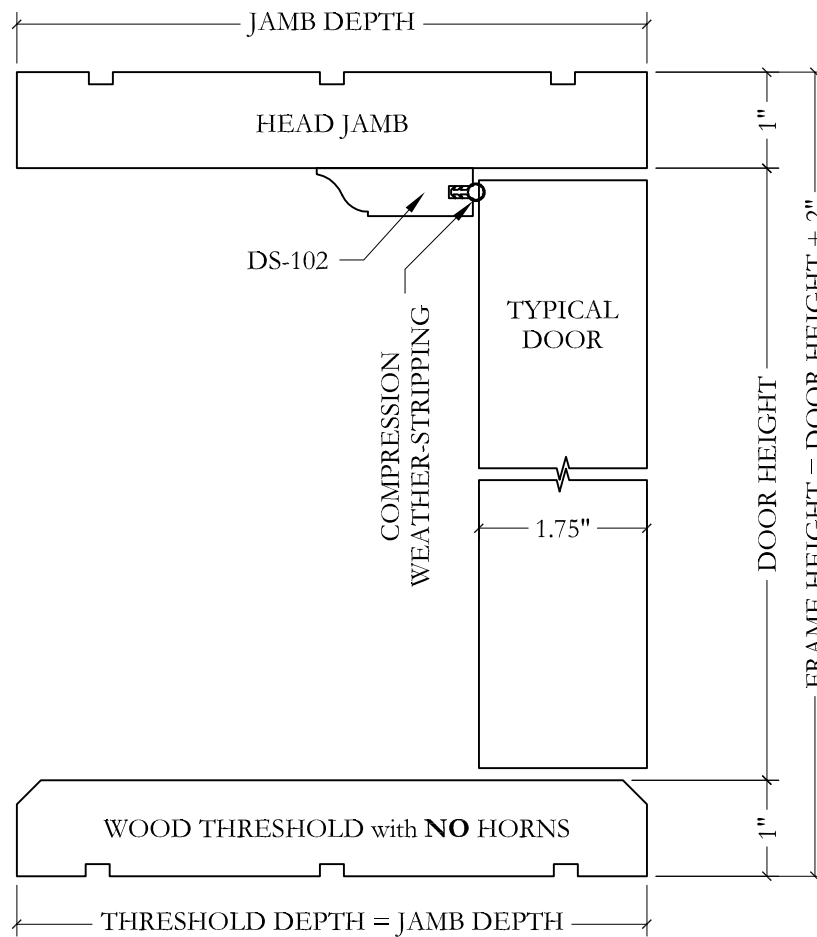

Flat Jamb with Applied Stop.

UPSTATE DOOR

FINE DOOR SOLUTIONS... ONE SOURCE

Interior Prehang Diagrams

Scale: HALF

*Flat Jamb with Applied Stop (Kerfed with Compression Weatherstripping)
and Wood Threshold.*

FINE DOOR SOLUTIONS... ONE SOURCE

Interior Prehang Diagrams

Scale: HALF

Flat Jamb Only (No Stops To Allow Door To Swing Both Directions).