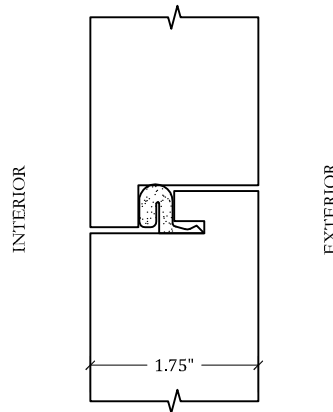

UPSTATE DOOR

FINE DOOR SOLUTIONS... ONE SOURCE

Halflap & Shiplap Options

Scale: HALF

DETAIL: DOOR @ MID-RAIL
UPSTATE STANDARD DUTCH DOOR
HALF-LAP with COMPRESSION
WEATHER-STRIPPING

DETAIL: DOOR @ MEETING STILES
UPSTATE STANDARD BEADED SHIP-LAP
with COMPRESSION WEATHER-STRIPPING

DETAIL: DOOR @ MEETING STILES
UPSTATE STANDARD HALF-LAP
with COMPRESSION WEATHER-STRIPPING