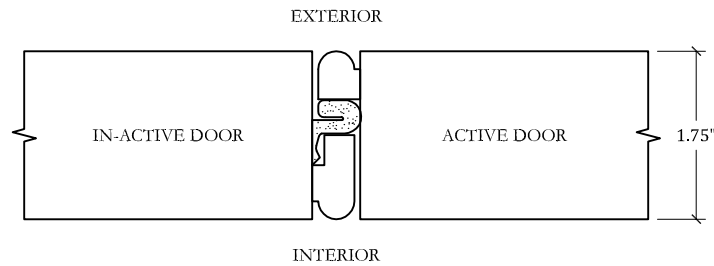

UPSTATE DOOR

FINE DOOR SOLUTIONS... ONE SOURCE

Halflap & Shiplap Options

Scale: HALF

DETAIL: DOOR @ MID-RAIL
UPSTATE STANDARD DUTCH DOOR
HALF-LAP with COMPRESSION
WEATHER-STRIPPING

DETAIL: DOOR @ MEETING STILES
UPSTATE STANDARD BEADED SHIP-LAP
with COMPRESSION WEATHER-STRIPPING

DETAIL: DOOR @ MEETING STILES
UPSTATE STANDARD HALF-LAP
with COMPRESSION WEATHER-STRIPPING