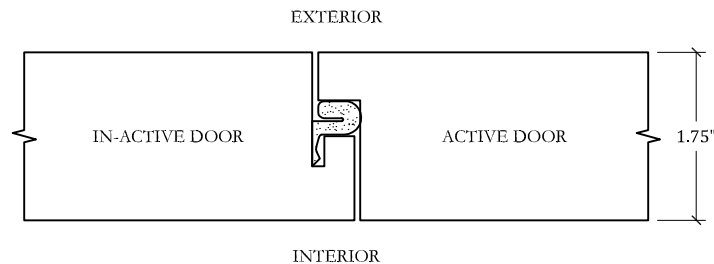

UPSTATE DOOR

FINE DOOR SOLUTIONS... ONE SOURCE

Halflap & Shiplap Options

Scale: HALF

DETAIL: DOOR @ MID-RAIL
UPSTATE STANDARD DUTCH DOOR
HALF-LAP with COMPRESSION
WEATHER-STRIPPING

DETAIL: DOOR @ MEETING STILES
UPSTATE STANDARD BEADED SHIP-LAP
with COMPRESSION WEATHER-STRIPPING

DETAIL: DOOR @ MEETING STILES
UPSTATE STANDARD HALF-LAP
with COMPRESSION WEATHER-STRIPPING