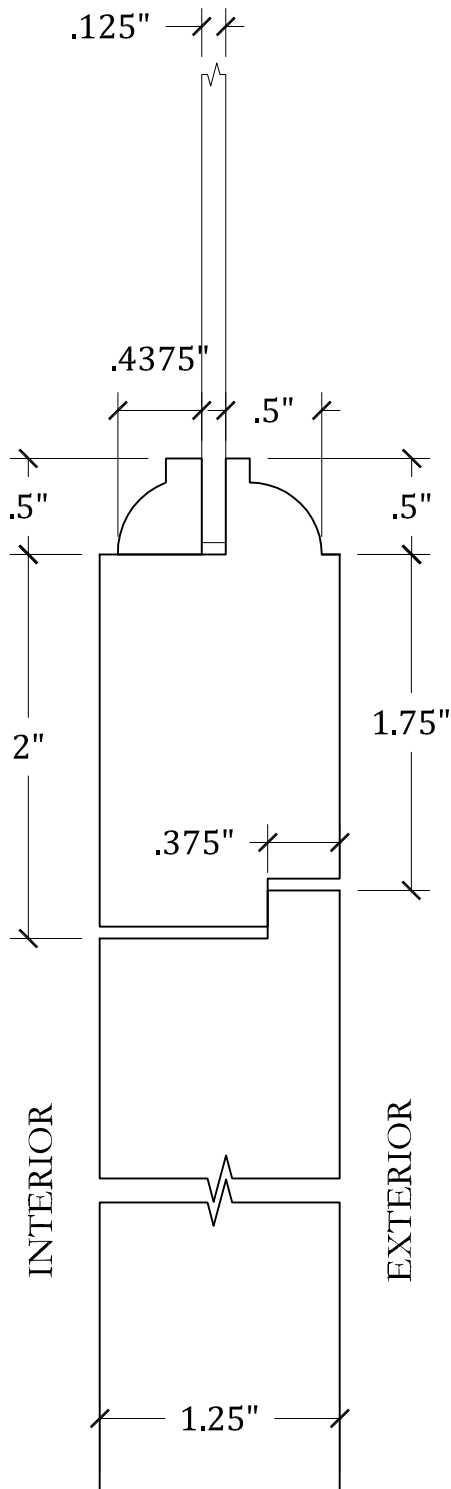

## Screen/Storm Profile

Scale: FULL

**STILE @ STORM INSERT**  
COPE - S-OV-112

OPTIONAL  
.5" x .25"  
SPREADER BAR

**STILE @ SCREEN INSERT**  
COPE - S-OV-112

## Oversized Screen/Storm Profile

Scale: FULL

**STILE @ STORM INSERT**  
COPE - S-OV-112

OPTIONAL  
.375" DIAMETER  
SPREADER BAR

**STILE @ SCREEN INSERT**  
COPE - S-OV-112