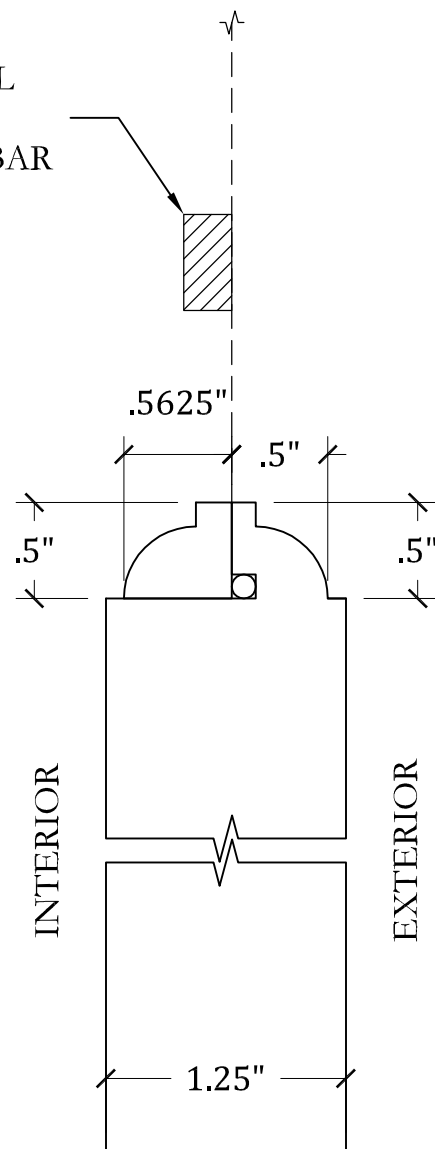

OPTIONAL
.5" x .25"
SPREADER BAR

STILE @ SCREEN INSERT
COPE - S-OV-112