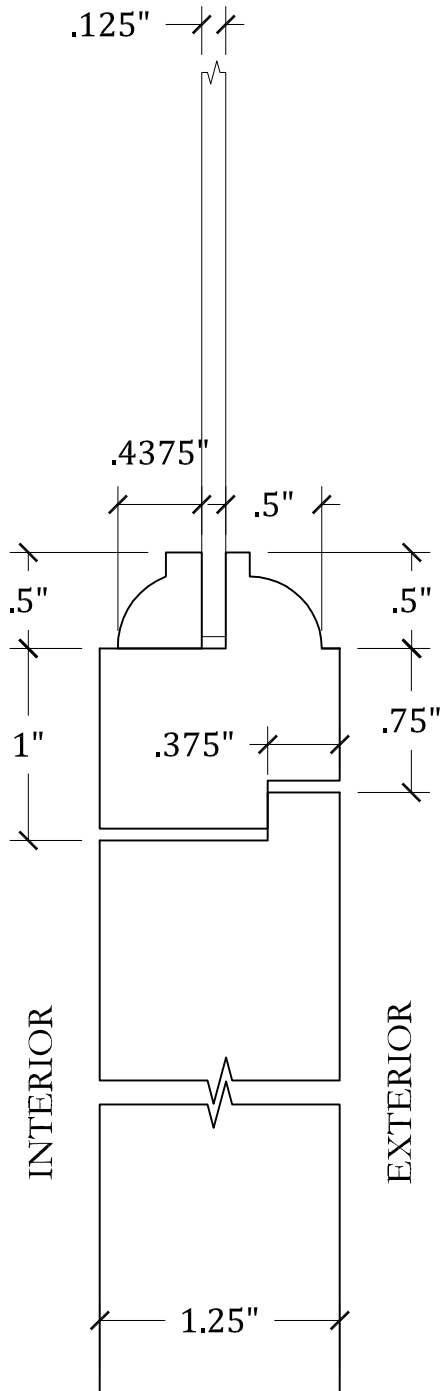

## Screen/Storm Profile

Scale: FULL

**STILE @ STORM INSERT**  
COPE - S-OV-112

OPTIONAL  
.5" x .25"  
SPREADER BAR

**STILE @ SCREEN INSERT**  
COPE - S-OV-112

## Oversized Screen/Storm Profile

Scale: FULL

**STILE @ STORM INSERT**  
COPE - S-OV-112

OPTIONAL  
.375" DIAMETER  
SPREADER BAR

**STILE @ SCREEN INSERT**  
COPE - S-OV-112