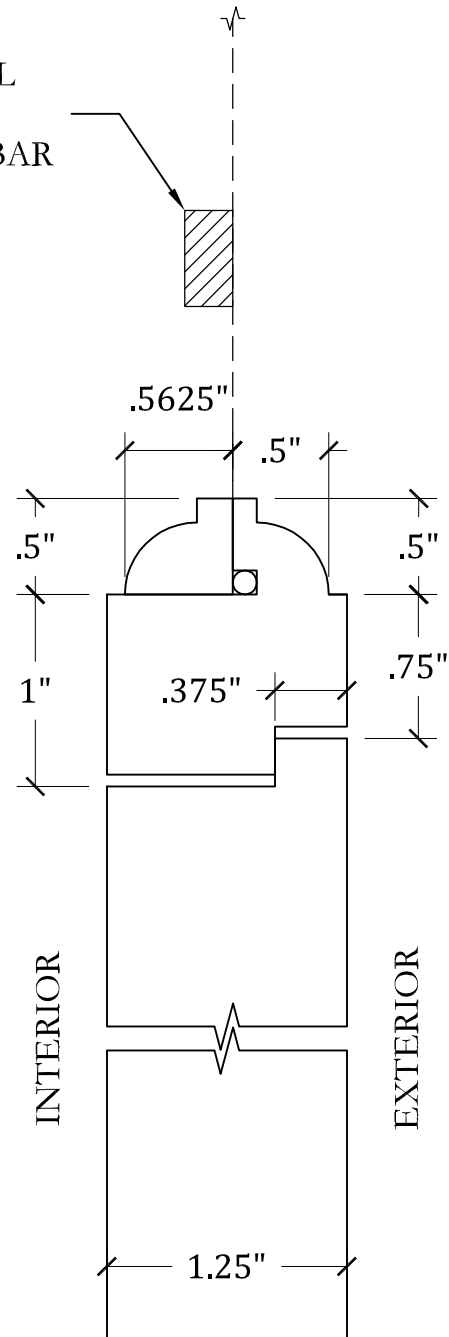

## Screen/Storm Profile

Scale: FULL

**STILE @ STORM INSERT**  
COPE - S-OV-112

OPTIONAL  
.5" x .25"  
SPREADER BAR

**STILE @ SCREEN INSERT**  
COPE - S-OV-112

## Oversized Screen/Storm Profile

Scale: FULL

**STILE @ STORM INSERT**  
COPE - S-OV-112

OPTIONAL  
.375" DIAMETER  
SPREADER BAR

**STILE @ SCREEN INSERT**  
COPE - S-OV-112