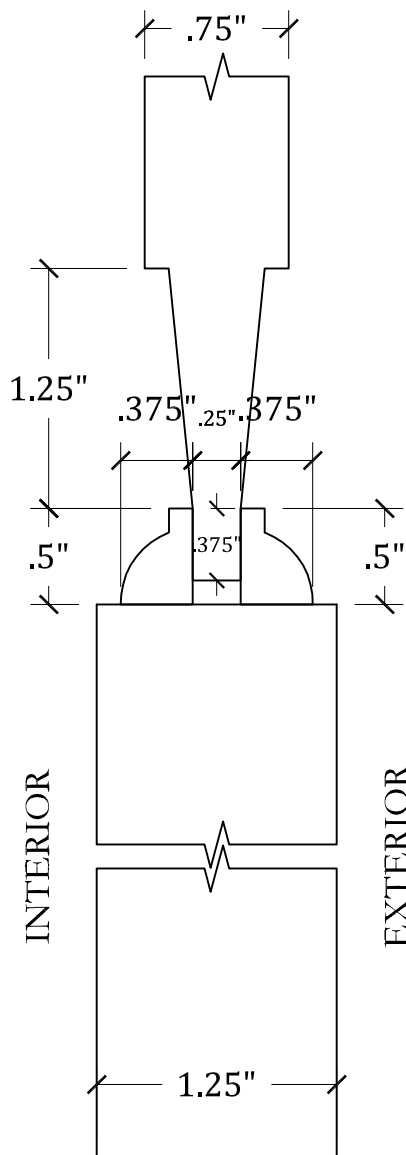

UPSTATE DOOR

FINE DOOR SOLUTIONS... ONE SOURCE

Screen and Screen over Panel Profile

Scale: FULL

STILE @ PANEL
COPE - S-OV-111
RAISED PANEL - P-SH-116