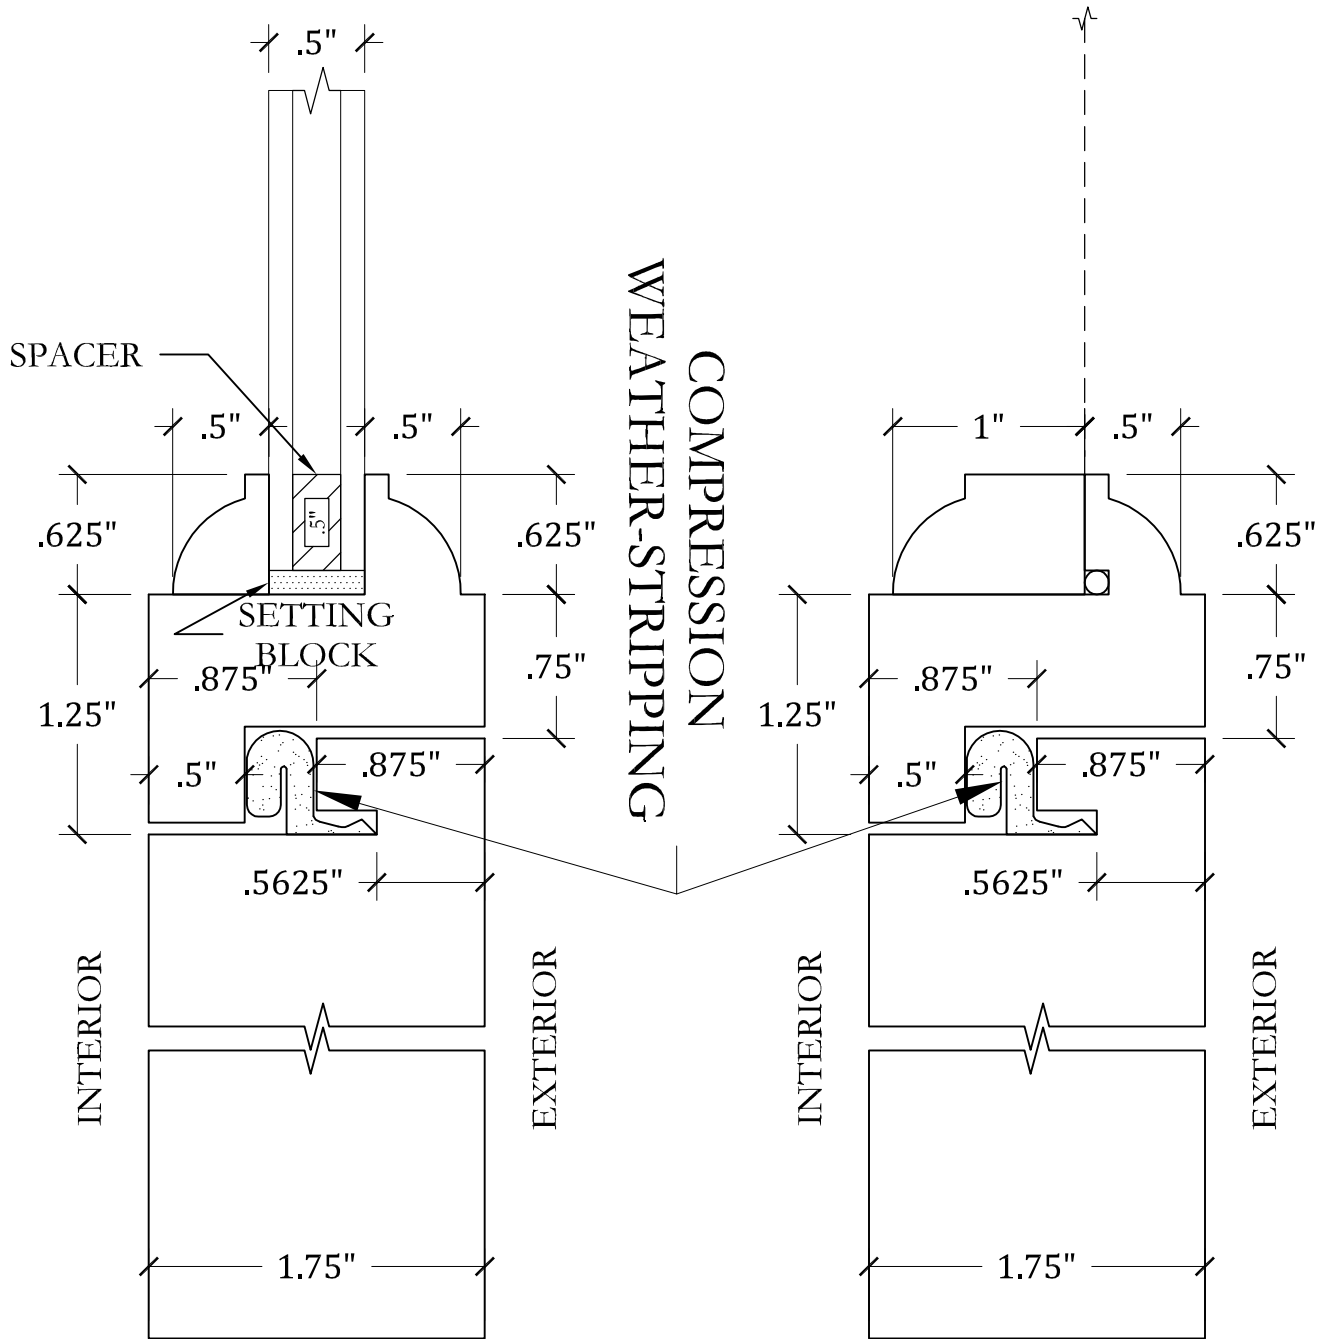

UPSTATE DOOR

FINE DOOR SOLUTIONS... ONE SOURCE

Screen/Storm Profile with Q-Lon

Scale: FULL

STILE @ STORM INSERT
COPE - S-OV-120

STILE @ SCREEN INSERT
COPE - S-OV-120