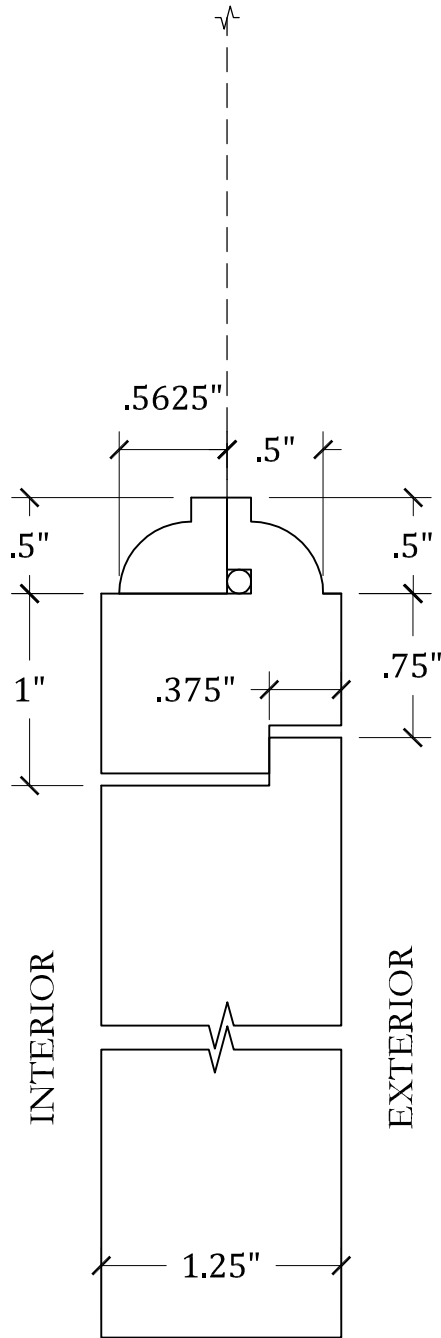

STILE @ SCREEN INSERT
COPE - S-OV-112