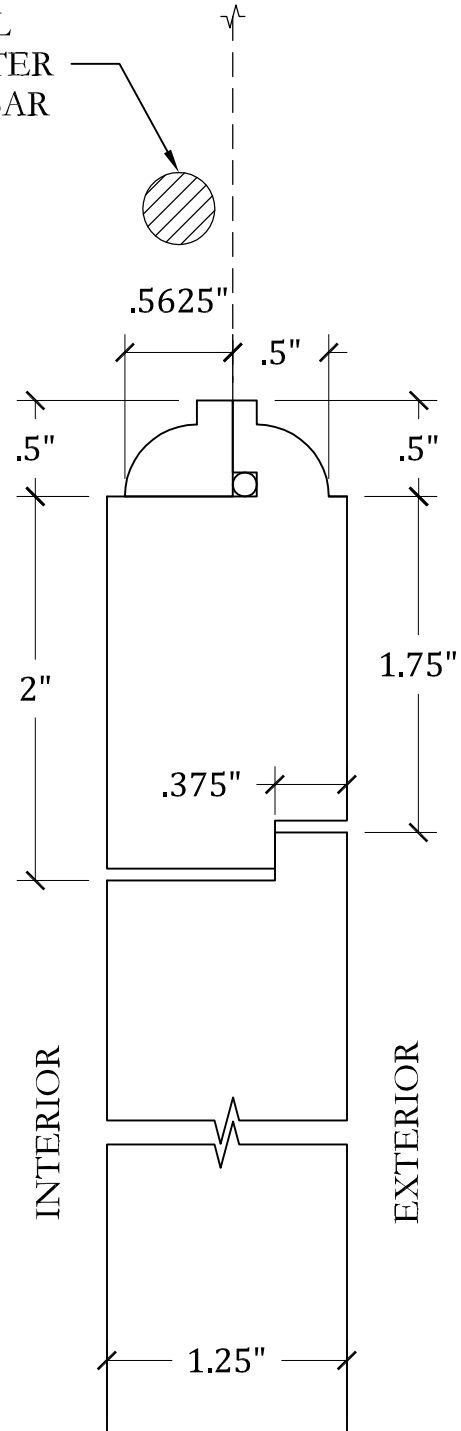

## Screen/Storm Profile

Scale: FULL

**STILE @ STORM INSERT**  
COPE - S-OV-112

OPTIONAL  
.5" x .25"  
SPREADER BAR

**STILE @ SCREEN INSERT**  
COPE - S-OV-112

## Oversized Screen/Storm Profile

Scale: FULL

**STILE @ STORM INSERT**  
COPE - S-OV-112

OPTIONAL  
.375" DIAMETER  
SPREADER BAR

**STILE @ SCREEN INSERT**  
COPE - S-OV-112