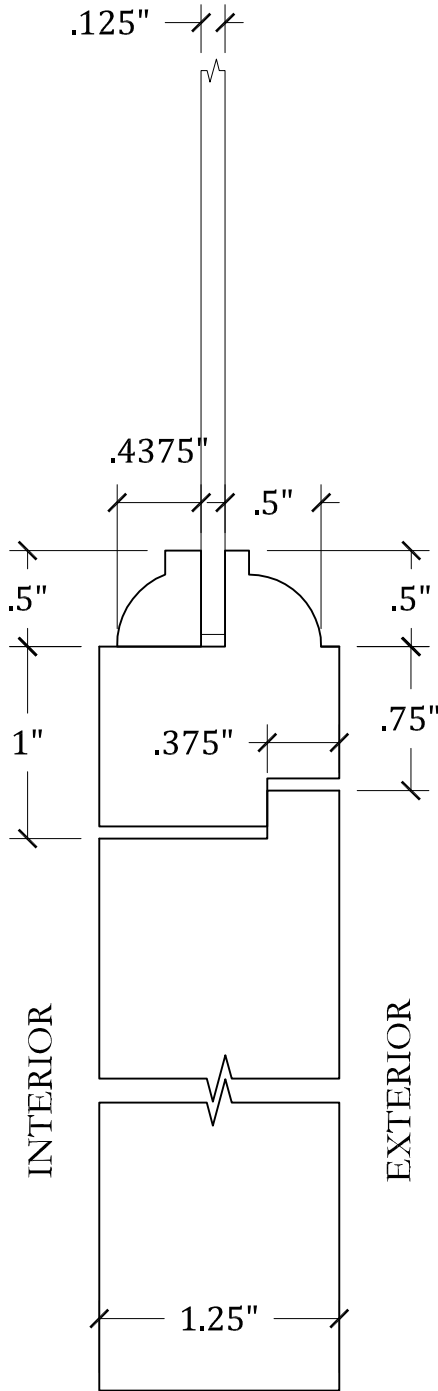

UPSTATE DOOR

FINE DOOR SOLUTIONS... ONE SOURCE

Screen/Storm over Panel Profile

Scale: FULL

STILE @ STORM INSERT
COPE - S-OV-112