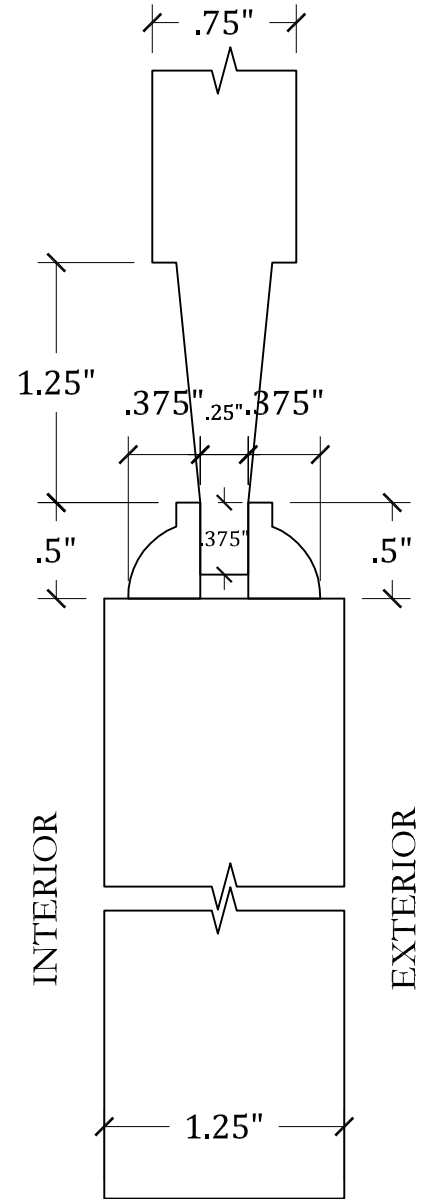

## Screen/Storm Profile

Scale: FULL

**STILE @ STORM INSERT**  
COPE - S-OV-112

OPTIONAL  
.5" x .25"  
SPREADER BAR

**STILE @ SCREEN INSERT**  
COPE - S-OV-112

## Oversized Screen/Storm Profile

Scale: FULL

**STILE @ STORM INSERT**  
COPE - S-OV-112

OPTIONAL  
.375" DIAMETER  
SPREADER BAR

**STILE @ SCREEN INSERT**  
COPE - S-OV-112

## Screen/Storm over Panel Profile

Scale: FULL

**STILE @ STORM INSERT**  
COPE - S-OV-112

**STILE @ SCREEN INSERT**  
COPE - S-OV-112

**STILE @ PANEL**  
COPE - S-OV-111  
RAISED PANEL - P-SH-116